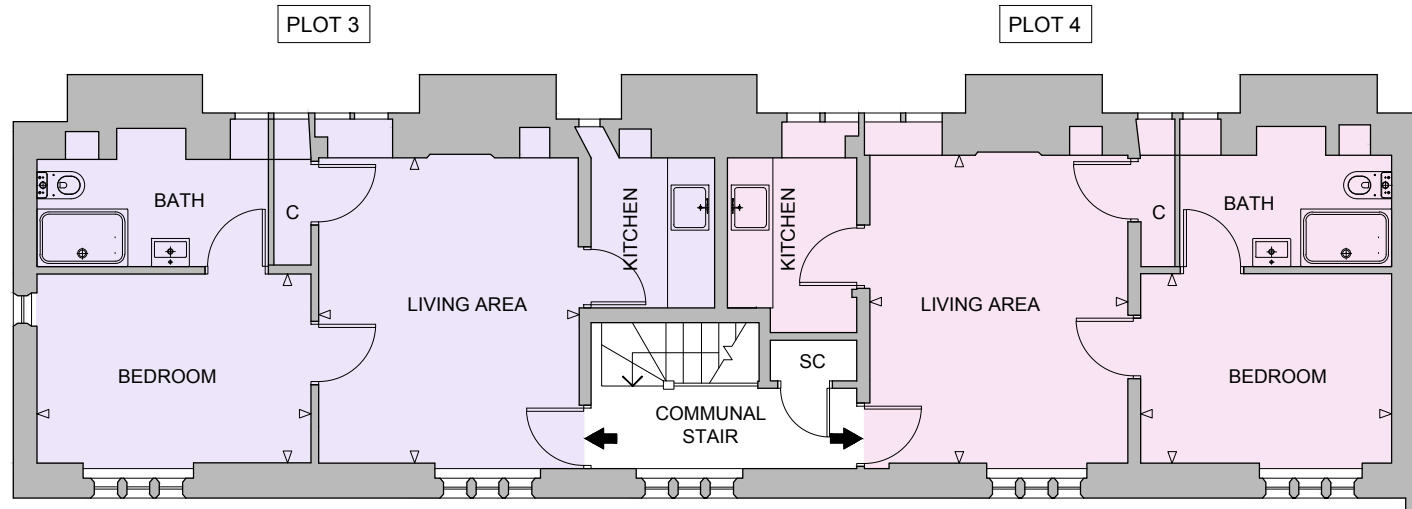

FLOOR PLANS PLOTS 1 - 4

PLOT 1	
BEDROOM	2520mm x 3440mm 8'3" x 11'2"
LIVING AREA	4050mm x 3200mm 13'2" x 10'4"

PLOT 2	
BEDROOM	2490mm x 3300mm 8'1" x 10'8"
LIVING AREA	4050mm x 3210mm 13'2" x 10'5"

PLOT 3	
BEDROOM	2500mm x 3620mm 8'2" x 11'8"
LIVING AREA	4035mm x 3435mm 13'2" x 11'2"

PLOT 4	
BEDROOM	2505mm x 3320mm 8'2" x 10'8"
LIVING AREA	4070mm x 3410mm 13'3" x 11'1"