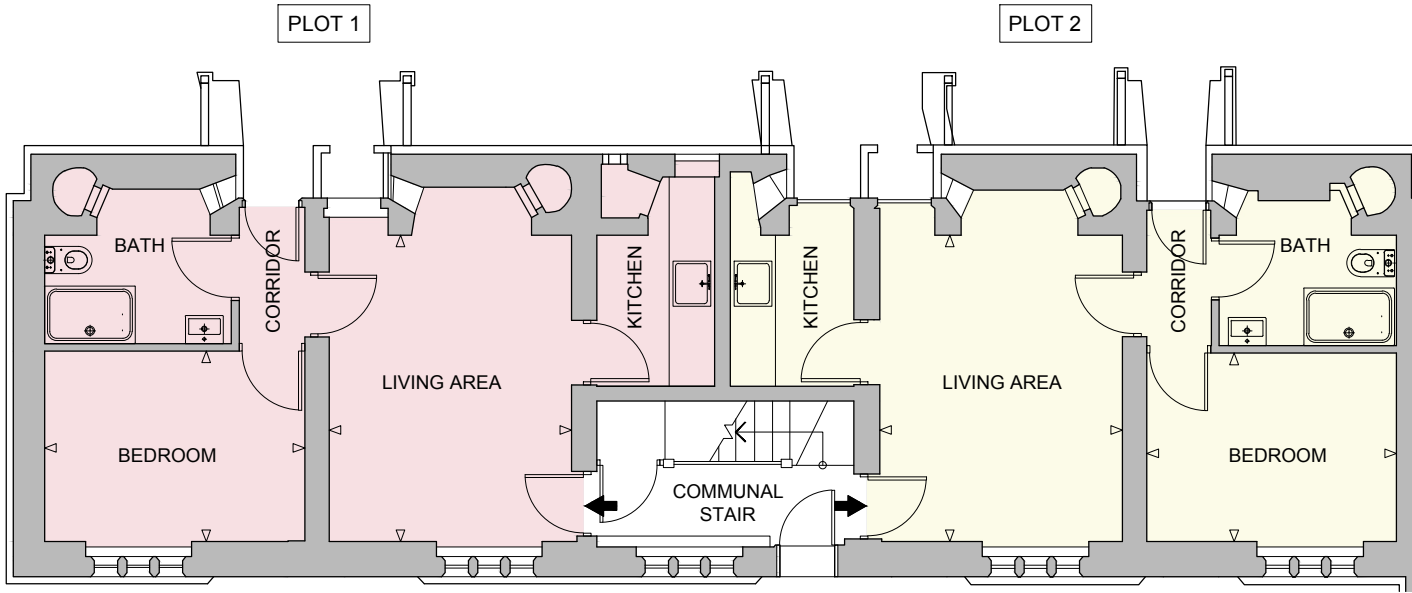

FLOOR PLANS PLOTS 1 - 4

PLOT 1	
BEDROOM	2520mm x 3440mm 8'3" x 11'2"
LIVING AREA	4050mm x 3200mm 13'2" x 10'4"

PLOT 2	
BEDROOM	2490mm x 3300mm 8'1" x 10'8"
LIVING AREA	4050mm x 3210mm 13'2" x 10'5"

PLOT 3	
BEDROOM	2500mm x 3620mm 8'2" x 11'8"
LIVING AREA	4035mm x 3435mm 13'2" x 11'2"

PLOT 4	
BEDROOM	2505mm x 3320mm 8'2" x 10'8"
LIVING AREA	4070mm x 3410mm 13'3" x 11'1"